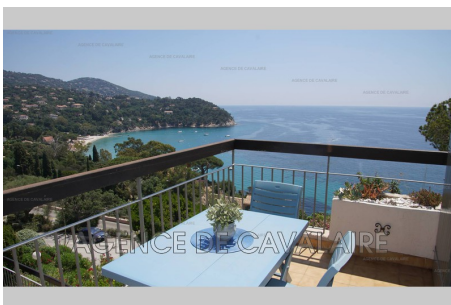

Bertrand Foucher Immobilier - www.agencedecavalaire.com

147 avenue des Alliés - 83140 Cavalaire sur Mer - Tel : 04 94 00 43 33 - agencedecavalaire@gmail.com

31 Rue Louis Martin - 83420 La Croix Valmer - Tel : 04 94 55 33 86 - agencecroixvalmer@gmail.com

1 Avenue Mistral - 83820 Le Rayol Canadel - Tel : 04 94 93 17 75 - agencedurayol@gmail.com

Document non contractuel - Barème de prix disponible sur notre site internet